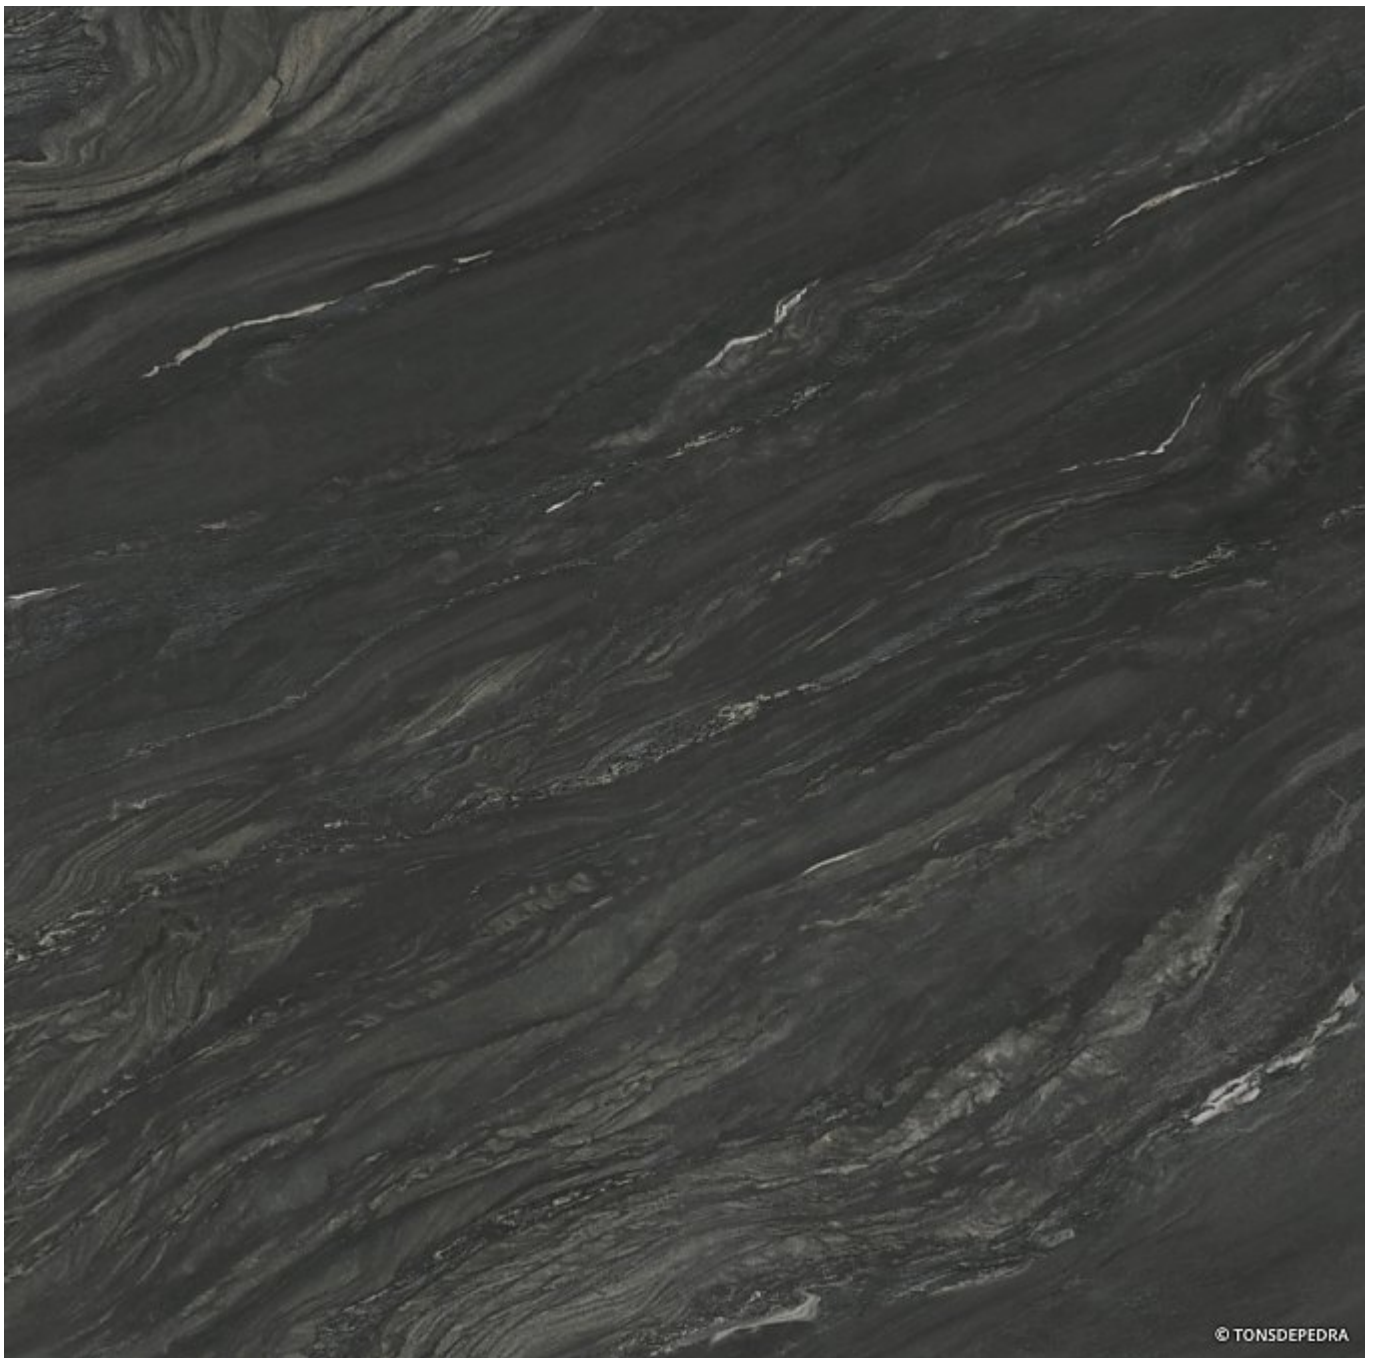

# Black Tempest

**Type:** Porcelain Stoneware

**Origin:** Composite Material

Black Tempest combines the elegance of natural stone with the performance of stoneware. Its deep black colour, highlighted by white and grey veining, creates an exquisite, dynamic visual effect. It is ideal for anyone seeking a distinctive, high-impact design feature.